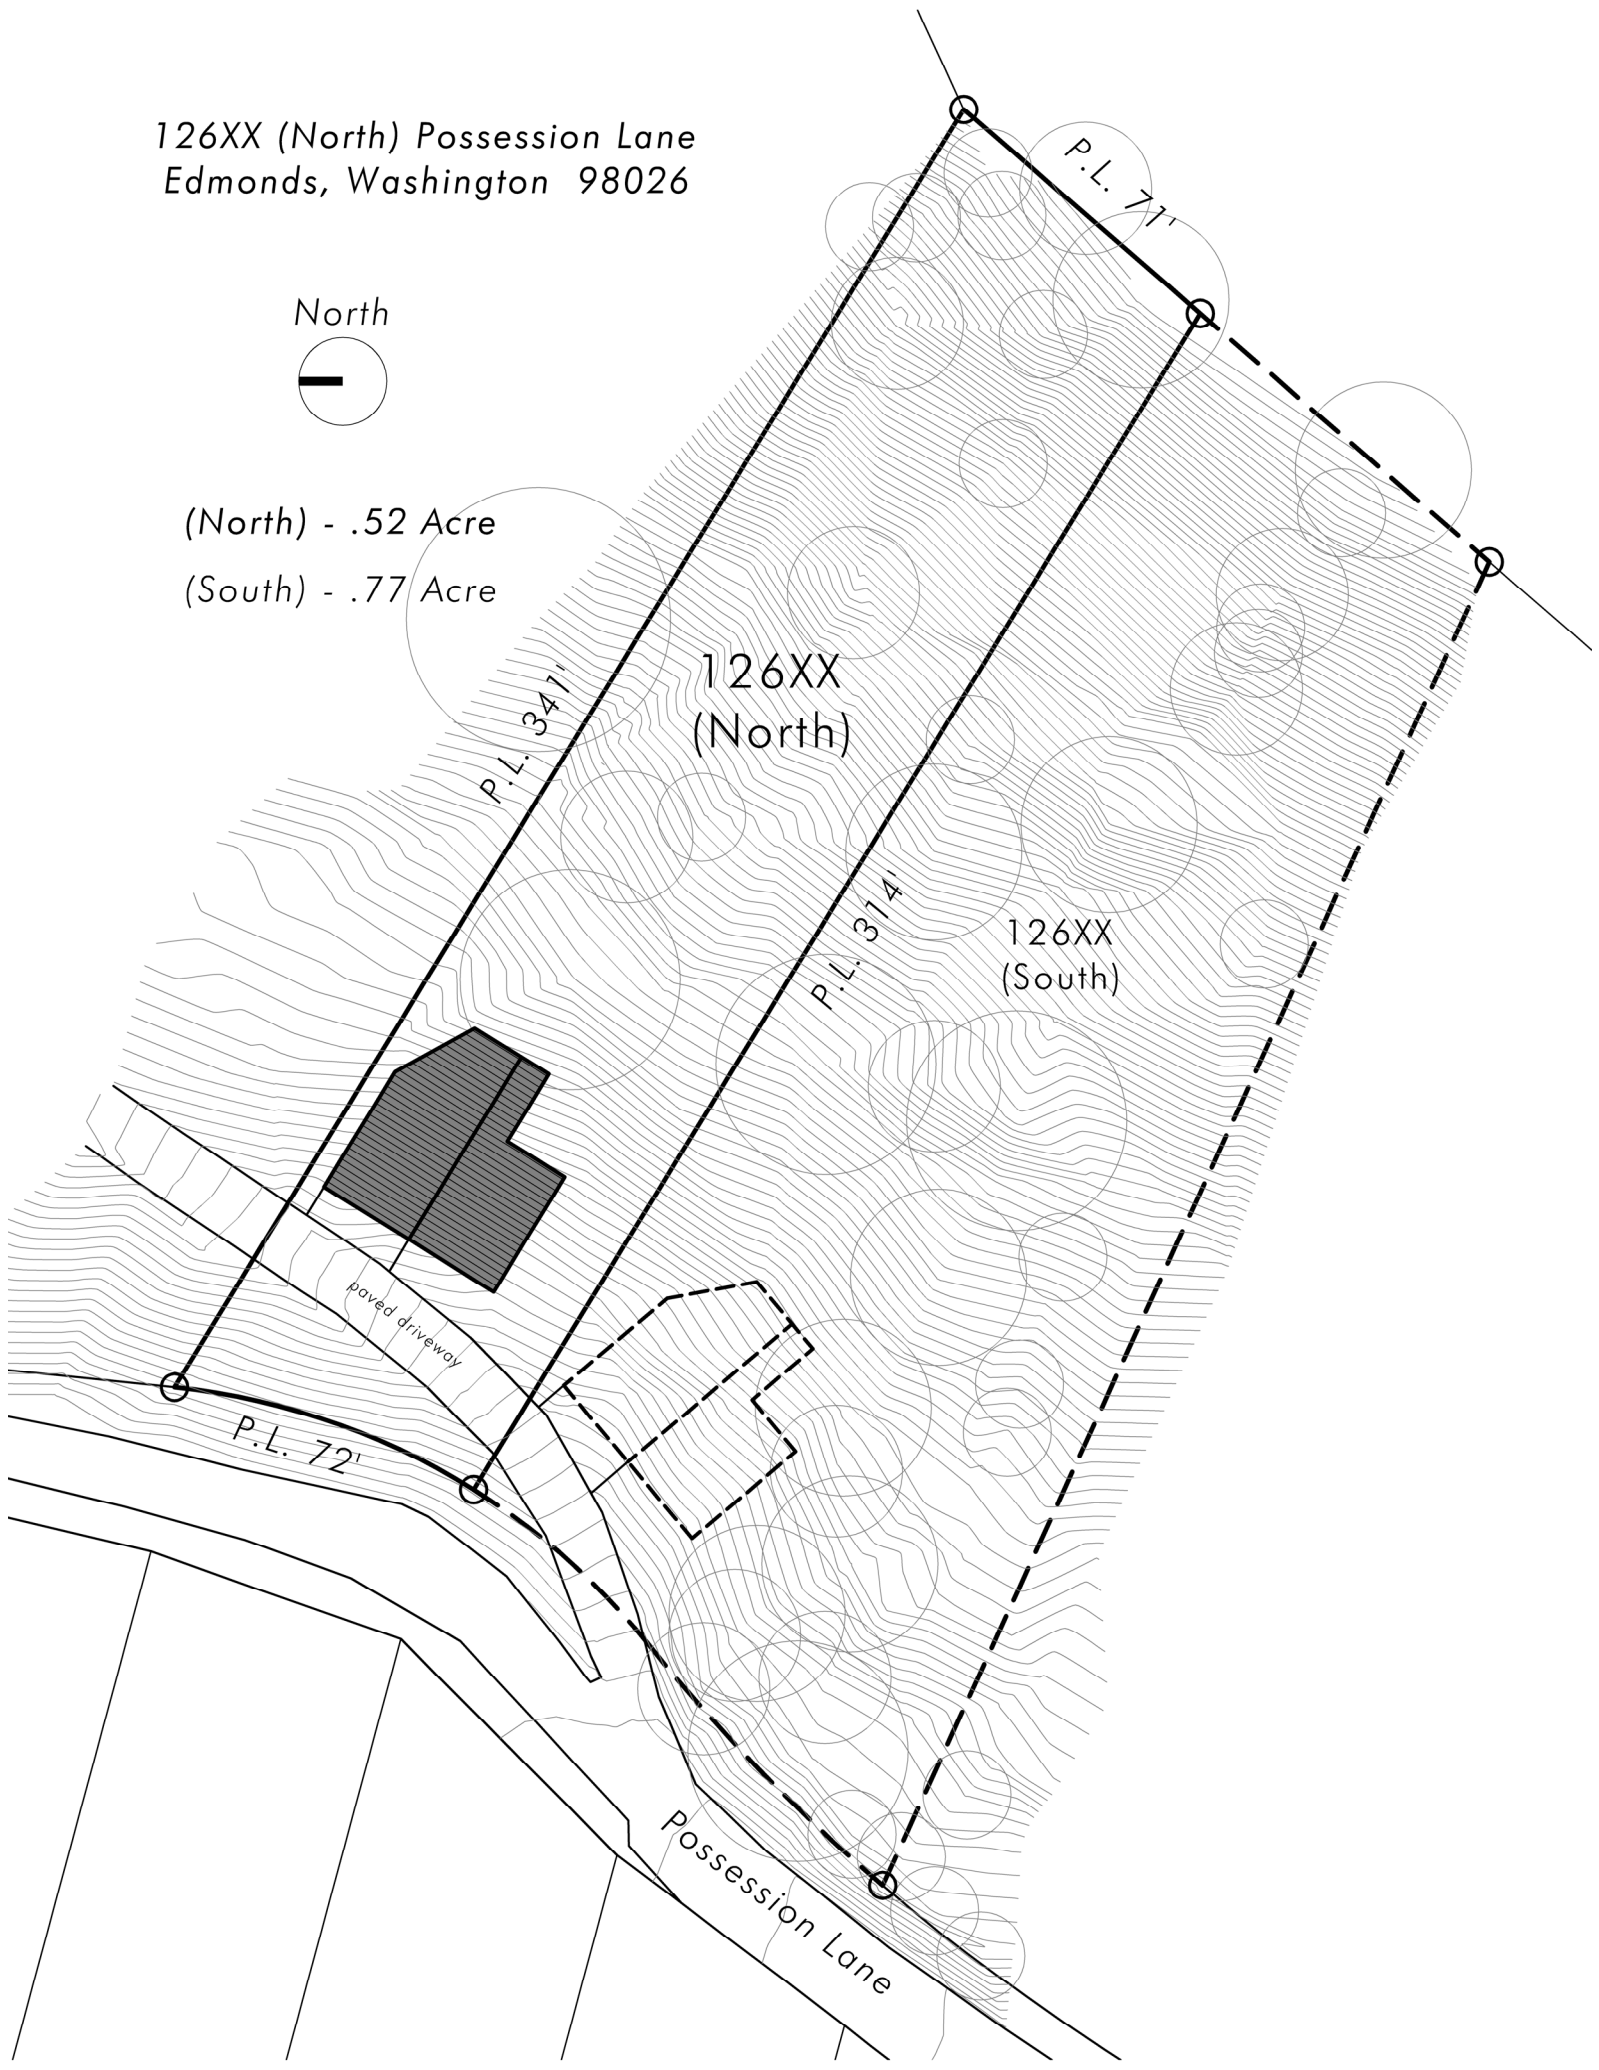

126XX (North) Possession Lane
Edmonds, Washington 98026

North

(North) - .52 Acre

(South) - .77 Acre

126XX
(North)

126XX
(South)

Possession Lane

paved driveway